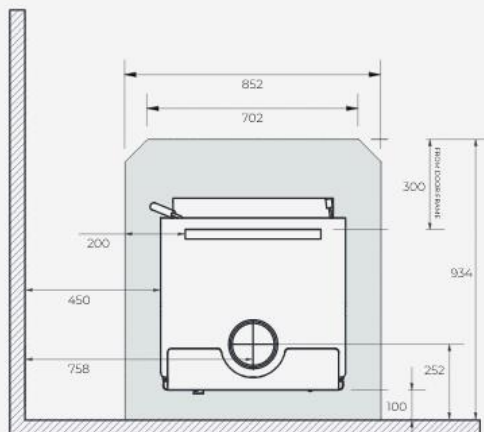

15 YRS FULL FIREBOX WARRANTY

2 YRS PARTS WARRANTY

NZ  **WIDE**

Clean air approved for use throughout New Zealand

*Standard Logs 120mmx120mmx300mm

SPECIFICATIONS

DIMENSIONS	
PEDESTAL	823H x 615W x 638D
LEGS	823H x 648W x 638D
WEIGHT	
PEDESTAL	145kg
LEGS	145kg
ULEB APPROVED	Yes
CLEAN AIR APPROVED	All Zones
FLOOR PROTECTOR	Ash Hearth

DIMENSIONS

PEDESTAL

LEGS

All dimensions and clearances are in mm. Clearances are with factory lue shield. Side dimension