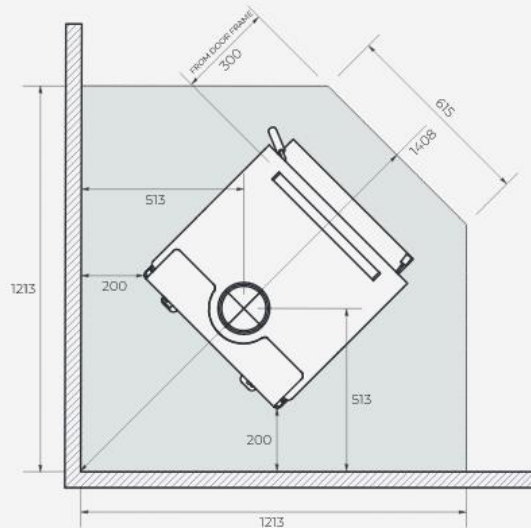

15 YRS FULL FIREBOX WARRANTY

2 YRS PARTS WARRANTY

NZ  **WIDE**

Clean air approved for use throughout New Zealand

*Standard Logs 120mmx120mmx300mm

SPECIFICATIONS

DIMENSIONS	
PEDESTAL	823H x 615W x 638D
LEGS	823H x 648W x 638D
WEIGHT	
PEDESTAL	145kg
LEGS	145kg
ULEB APPROVED	Yes
CLEAN AIR APPROVED	All Zones
FLOOR PROTECTOR	Ash Hearth

DIMENSIONS

PEDESTAL

LEGS

All dimensions and clearances are in mm. Clearances are with factory lue shield. Side dimension